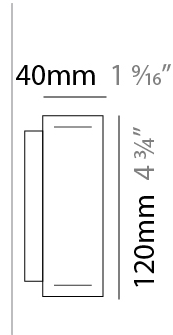

GENERAL

Series: Woodlin
 Subseries: LED120
 Brand: Tunto
 Division: Design
 Mounting Type: Surface
 Mounting Location: Wall
 Subcategory: Profile

PHYSICAL

Shape: Rectangle
 Length (mm): 200
 Length (in): 7 ⁷/₈
 Width (mm): 40
 Width (in): 1 ⁹/₁₆
 Height (mm): 120
 Height (in): 4 ³/₄
 Extension (mm): 40
 Extension (in): 1 ⁹/₁₆
 Light Distribution: Direct / Indirect
 Diffuser: Opal
 Fixture Finish: [WAL / ASH / OAK / BLK / WHI](#)
 Fixture Material: Wood

GENERAL

Series: Woodlin
Subseries: LED120
Brand: Tunto
Division: Design
Mounting Type: Surface
Mounting Location: Wall
Subcategory: Profile

PHYSICAL

Shape: Rectangle
Length (mm): 700
Length (in): 27 ⁹/₁₆
Width (mm): 40
Width (in): 1 ⁹/₁₆
Height (mm): 120
Height (in): 4 ³/₄
Extension (mm): 40
Extension (in): 1 ⁹/₁₆
Light Distribution: Direct / Indirect
Diffuser: Opal
Fixture Finish: [WAL / ASH / OAK / BLK / WHI](#)
Fixture Material: Wood

PROJECT	_____
TYPE	_____
SPECIFIER	_____
QUANTITY	_____
DATE	_____

700mm 27 ⁹/₁₆"

Indirect

LED120 SURFACE

D73029-

PROJECT

TYPE

SPECIFIER